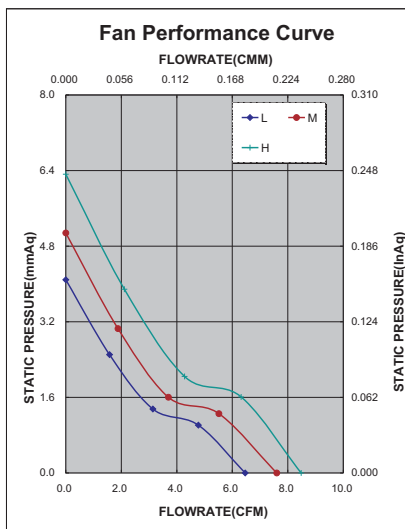

*Motor protective circuit and third lead wire functions

0	1	2	3	4	6	7	8	9	A	B
✓	✓	✓	✓		✓					

*Safety approvals

✓	✓		✓	✓