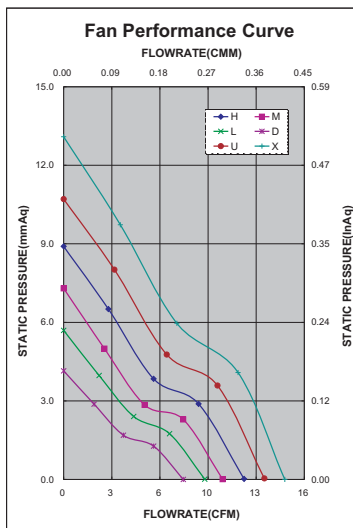

*Motor protective circuit and third lead wire functions

0	1	2	3	4	6	7	8	9	A	B
	✓	✓	✓							

*Safety approvals

✓	✓		✓	✓