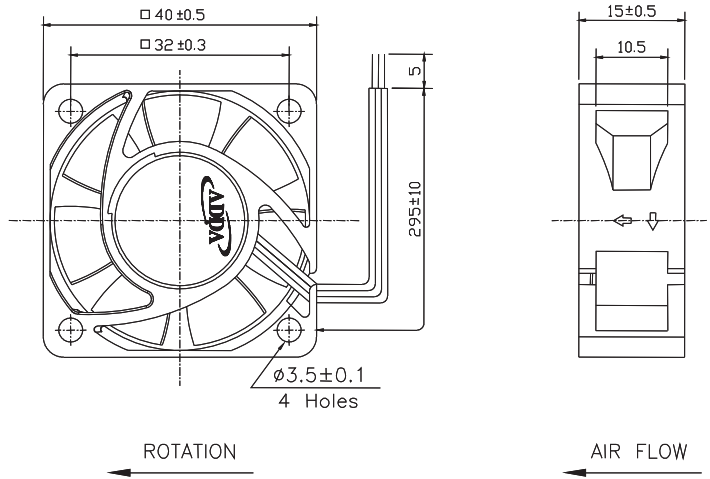

AD4015 SERIES

External Dimensions

Frame:Plastic(UL:94V-0)
 Impeller:Plastic(UL:94V-0)
 Lead wire:UL1007AWG26

Specifications(Nominal)

*:Noise is measured at the distance of one (1) meter from the axis of intake.

Bearing type: ◎=Ball ※=Sleeve ○=1B1S ●=Hypro bearing

Frame size (mm)	Model No.	Bearing System Type	Rated Voltage (VDC)	Current (A)	Power (W)	Rated Speed (rpm)	Maximum AirFlow (CMM)	Maximum AirFlow (CFM)	Maximum Pressure (InAq)	Maximum Pressure (mmAq)	*Noise Level (dB/A)	Weight (g)
40x40x15	AD0412LB-D51	◎	12	0.07	0.84	6000	0.183	6.469	0.161	4.089	25.8	27.0
	AD0412MB-D51	◎	12	0.09	1.08	7000	0.215	7.600	0.200	5.080	31.8	
	AD0412HB-D51	◎	12	0.11	1.32	8000	0.240	8.484	0.249	6.324	36.0	

Specifications subject to change without notice.

*Motor protective circuit and third lead wire functions

0	1	2	3	4	6	7	8	9	A	B
✓	✓	✓	✓		✓					

*Safety approvals

✓	✓		✓	✓

AG4015 SERIES

External Dimensions

Frame: Plastic (UL: 94V-0)
 Impeller: Plastic (UL: 94V-0)
 Lead wire: UL 1061AWG26

Specifications (Nominal)

*Noise is measured at the distance of one (1) meter from the axis of intake.

Bearing type: ⊙=Ball ※=Sleeve ○=1B1S ●=Hypro bearing

Frame size (mm)	Model No.	Bearing System Type	Rated Voltage (VDC)	Current (A)	Power (W)	Rated Speed (rpm)	Maximum AirFlow (CMM)	Maximum AirFlow (CFM)	Maximum Pressure (InAq)	Maximum Pressure (mmAq)	*Noise Level (dB/A)	Weight (g)
40x40x15	AG04012DB157300	⊙	12	0.06	0.72	6000	0.224	7.950	0.163	4.140	29.3	21.0
	AG04012LB157300	⊙	12	0.07	0.84	7000	0.264	9.360	0.224	5.689	33.2	
	AG04012MB157300	⊙	12	0.09	1.08	8000	0.298	10.560	0.287	7.289	36.9	
	AG04012HB157300	⊙	12	0.12	1.44	9000	0.339	11.990	0.352	8.940	39.6	
	AG04012UB157300	⊙	12	0.17	2.04	10000	0.376	13.310	0.421	10.693	41.7	
	AG04012XB157300	⊙	12	0.21	2.52	11000	0.415	14.690	0.515	13.090	43.5	