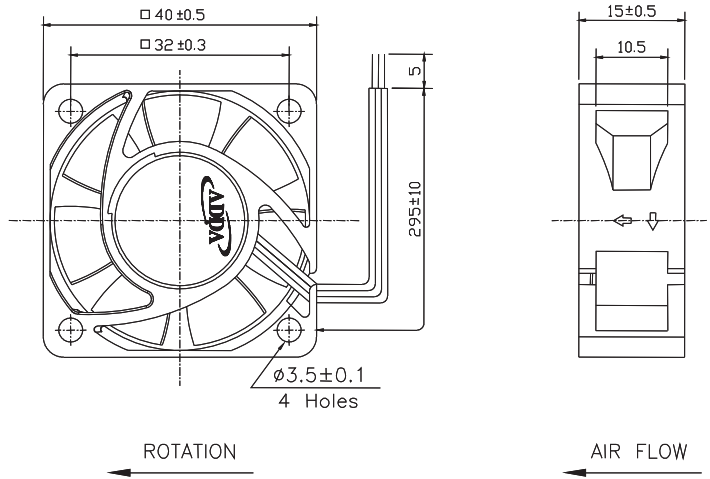

AD4015 SERIES

External Dimensions

Frame:Plastic(UL:94V-0)
 Impeller:Plastic(UL:94V-0)
 Lead wire:UL1007AWG26

Specifications(Nominal)

*:Noise is measured at the distance of one (1) meter from the axis of intake.

Bearing type: ◎=Ball ※=Sleeve ○=1B1S ●=Hypro bearing

Frame size (mm)	Model No.	Bearing System Type	Rated Voltage (VDC)	Current (A)	Power (W)	Rated Speed (rpm)	Maximum AirFlow (CMM)	Maximum AirFlow (CFM)	Maximum Pressure (InAq)	Maximum Pressure (mmAq)	*Noise Level (dB/A)	Weight (g)
40x40x15	AD0412LB-D51	◎	12	0.07	0.84	6000	0.183	6.469	0.161	4.089	25.8	27.0
	AD0412MB-D51	◎	12	0.09	1.08	7000	0.215	7.600	0.200	5.080	31.8	
	AD0412HB-D51	◎	12	0.11	1.32	8000	0.240	8.484	0.249	6.324	36.0	

Specifications subject to change without notice.

*Motor protective circuit and third lead wire functions

0	1	2	3	4	6	7	8	9	A	B
✓	✓	✓	✓		✓					

*Safety approvals

✓	✓		✓	✓

AG4015 SERIES

External Dimensions

Frame: Plastic(UL:94V-0)
 Impeller: Plastic(UL:94V-0)
 Lead wire: UL1061AWG26

Specifications(Nominal)

*:Noise is measured at the distance of one (1) meter from the axis of intake.

Bearing type: ◎=Ball ※=Sleeve ○=1B1S ●=Hypro bearing

Frame size (mm)	Model No.	Bearing System Type	Rated Voltage (VDC)	Current (A)	Power (W)	Rated Speed (rpm)	Maximum AirFlow (CMM)	Maximum AirFlow (CFM)	Maximum Pressure (InAq)	Maximum Pressure (mmAq)	*Noise Level (dB/A)	Weight (g)
40x40x15	AG04012DB157300	◎	12	0.06	0.72	6000	0.224	7.950	0.163	4.140	29.3	21.0
	AG04012LB157300	◎	12	0.07	0.84	7000	0.264	9.360	0.224	5.689	33.2	
	AG04012MB157300	◎	12	0.09	1.08	8000	0.298	10.560	0.287	7.289	36.9	
	AG04012HB157300	◎	12	0.12	1.44	9000	0.339	11.990	0.352	8.940	39.6	
	AG04012UB157300	◎	12	0.17	2.04	10000	0.376	13.310	0.421	10.693	41.7	
	AG04012XB157300	◎	12	0.21	2.52	11000	0.415	14.690	0.515	13.090	43.5	