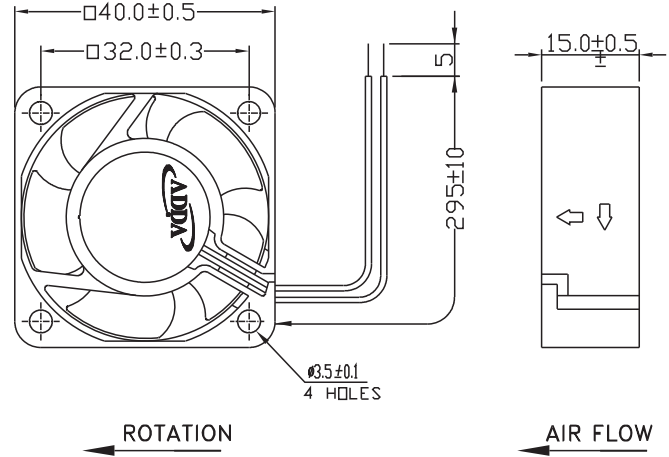

AD4015 SERIES

External Dimensions

Frame:Plastic(UL:94V-0)
 Impeller:Plastic(UL:94V-0)
 Lead wire:UL1007AWG26

Specifications(Nominal)

*:Noise is measured at the distance of one (1) meter from the axis of intake.

Bearing type: ◎=Ball ※=Sleeve ○=1B1S ●=Hypro bearing

Frame size (mm)	Model No.	Bearing System Type	Rated Voltage (VDC)	Current (A)	Power (W)	Rated Speed (rpm)	Maximum AirFlow (CMM)	Maximum AirFlow (CFM)	Maximum Pressure (InAq)	Maximum Pressure (mmAq)	*Noise Level (dB/A)	Weight (g)
40x40x15	AD0412LB-D51	◎	12	0.07	0.84	6000	0.183	6.469	0.161	4.089	25.8	27.0
	AD0412MB-D51	◎	12	0.09	1.08	7000	0.215	7.600	0.200	5.080	31.8	
	AD0412HB-D51	◎	12	0.11	1.32	8000	0.240	8.484	0.249	6.324	36.0	

Specifications subject to change without notice.

*Motor protective circuit and third lead wire functions

0	1	2	3	4	6	7	8	9	A	B
✓	✓	✓	✓		✓					

*Safety approvals

✓	✓		✓	✓

AG4015 SERIES

External Dimensions

Frame: Plastic (UL: 94V-0)
 Impeller: Plastic (UL: 94V-0)
 Lead wire: UL 1061AWG26

Specifications (Nominal)

*Noise is measured at the distance of one (1) meter from the axis of intake.

Bearing type: ⊙=Ball ※=Sleeve ○=1B1S ●=Hypro bearing

Frame size (mm)	Model No.	Bearing System Type	Rated Voltage (VDC)	Current (A)	Power (W)	Rated Speed (rpm)	Maximum AirFlow (CMM)	Maximum AirFlow (CFM)	Maximum Pressure (InAq)	Maximum Pressure (mmAq)	*Noise Level (dB/A)	Weight (g)
40x40x15	AG04012DB157300	⊙	12	0.06	0.72	6000	0.224	7.950	0.163	4.140	29.3	21.0
	AG04012LB157300	⊙	12	0.07	0.84	7000	0.264	9.360	0.224	5.689	33.2	
	AG04012MB157300	⊙	12	0.09	1.08	8000	0.298	10.560	0.287	7.289	36.9	
	AG04012HB157300	⊙	12	0.12	1.44	9000	0.339	11.990	0.352	8.940	39.6	
	AG04012UB157300	⊙	12	0.17	2.04	10000	0.376	13.310	0.421	10.693	41.7	
	AG04012XB157300	⊙	12	0.21	2.52	11000	0.415	14.690	0.515	13.090	43.5	