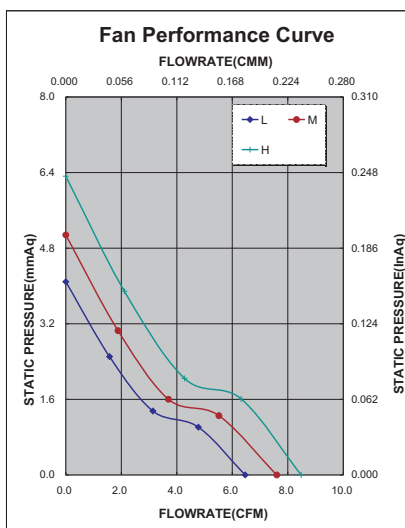

*Motor protective circuit and third lead wire functions

0	1	2	3	4	6	7	8	9	A	B
✓	✓	✓	✓		✓					

*Safety approvals

✓	✓		✓	✓