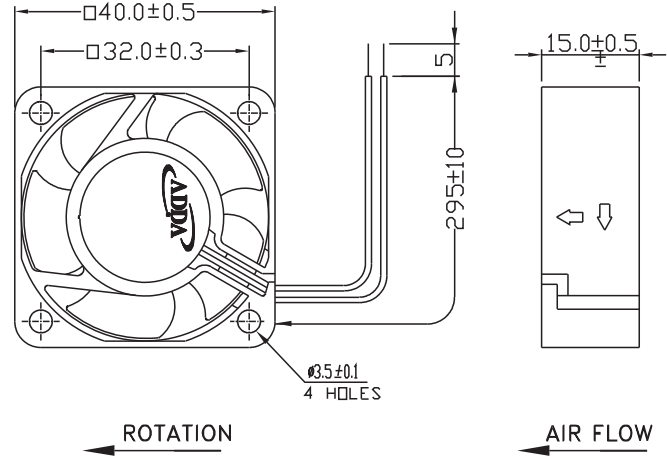

AD4015 SERIES

External Dimensions

Frame:Plastic(UL:94V-0)
 Impeller:Plastic(UL:94V-0)
 Lead wire:UL1007AWG26

Specifications(Nominal)

*:Noise is measured at the distance of one (1) meter from the axis of intake.

Bearing type: ◎=Ball ※=Sleeve ○=1B1S ●=Hypro bearing

Frame size (mm)	Model No.	Bearing System Type	Rated Voltage (VDC)	Current (A)	Power (W)	Rated Speed (rpm)	Maximum AirFlow (CMM)	Maximum AirFlow (CFM)	Maximum Pressure (InAq)	Maximum Pressure (mmAq)	*Noise Level (dB/A)	Weight (g)
40x40x15	AD0412LB-D51	◎	12	0.07	0.84	6000	0.183	6.469	0.161	4.089	25.8	27.0
	AD0412MB-D51	◎	12	0.09	1.08	7000	0.215	7.600	0.200	5.080	31.8	
	AD0412HB-D51	◎	12	0.11	1.32	8000	0.240	8.484	0.249	6.324	36.0	

Specifications subject to change without notice.

*Motor protective circuit and third lead wire functions

0	1	2	3	4	6	7	8	9	A	B
✓	✓	✓	✓		✓					

*Safety approvals

✓	✓		✓	✓

AG4015 SERIES

External Dimensions

Frame: Plastic(UL:94V-0)
 Impeller: Plastic(UL:94V-0)
 Lead wire: UL1061AWG26

Specifications(Nominal)

*:Noise is measured at the distance of one (1) meter from the axis of intake.

Bearing type: ◎=Ball ※=Sleeve ○=1B1S ●=Hypro bearing

Frame size (mm)	Model No.	Bearing System Type	Rated Voltage (VDC)	Current (A)	Power (W)	Rated Speed (rpm)	Maximum AirFlow (CMM)	Maximum AirFlow (CFM)	Maximum Pressure (InAq)	Maximum Pressure (mmAq)	*Noise Level (dB/A)	Weight (g)
40x40x15	AG04012DB157300	◎	12	0.06	0.72	6000	0.224	7.950	0.163	4.140	29.3	21.0
	AG04012LB157300	◎	12	0.07	0.84	7000	0.264	9.360	0.224	5.689	33.2	
	AG04012MB157300	◎	12	0.09	1.08	8000	0.298	10.560	0.287	7.289	36.9	
	AG04012HB157300	◎	12	0.12	1.44	9000	0.339	11.990	0.352	8.940	39.6	
	AG04012UB157300	◎	12	0.17	2.04	10000	0.376	13.310	0.421	10.693	41.7	
	AG04012XB157300	◎	12	0.21	2.52	11000	0.415	14.690	0.515	13.090	43.5	